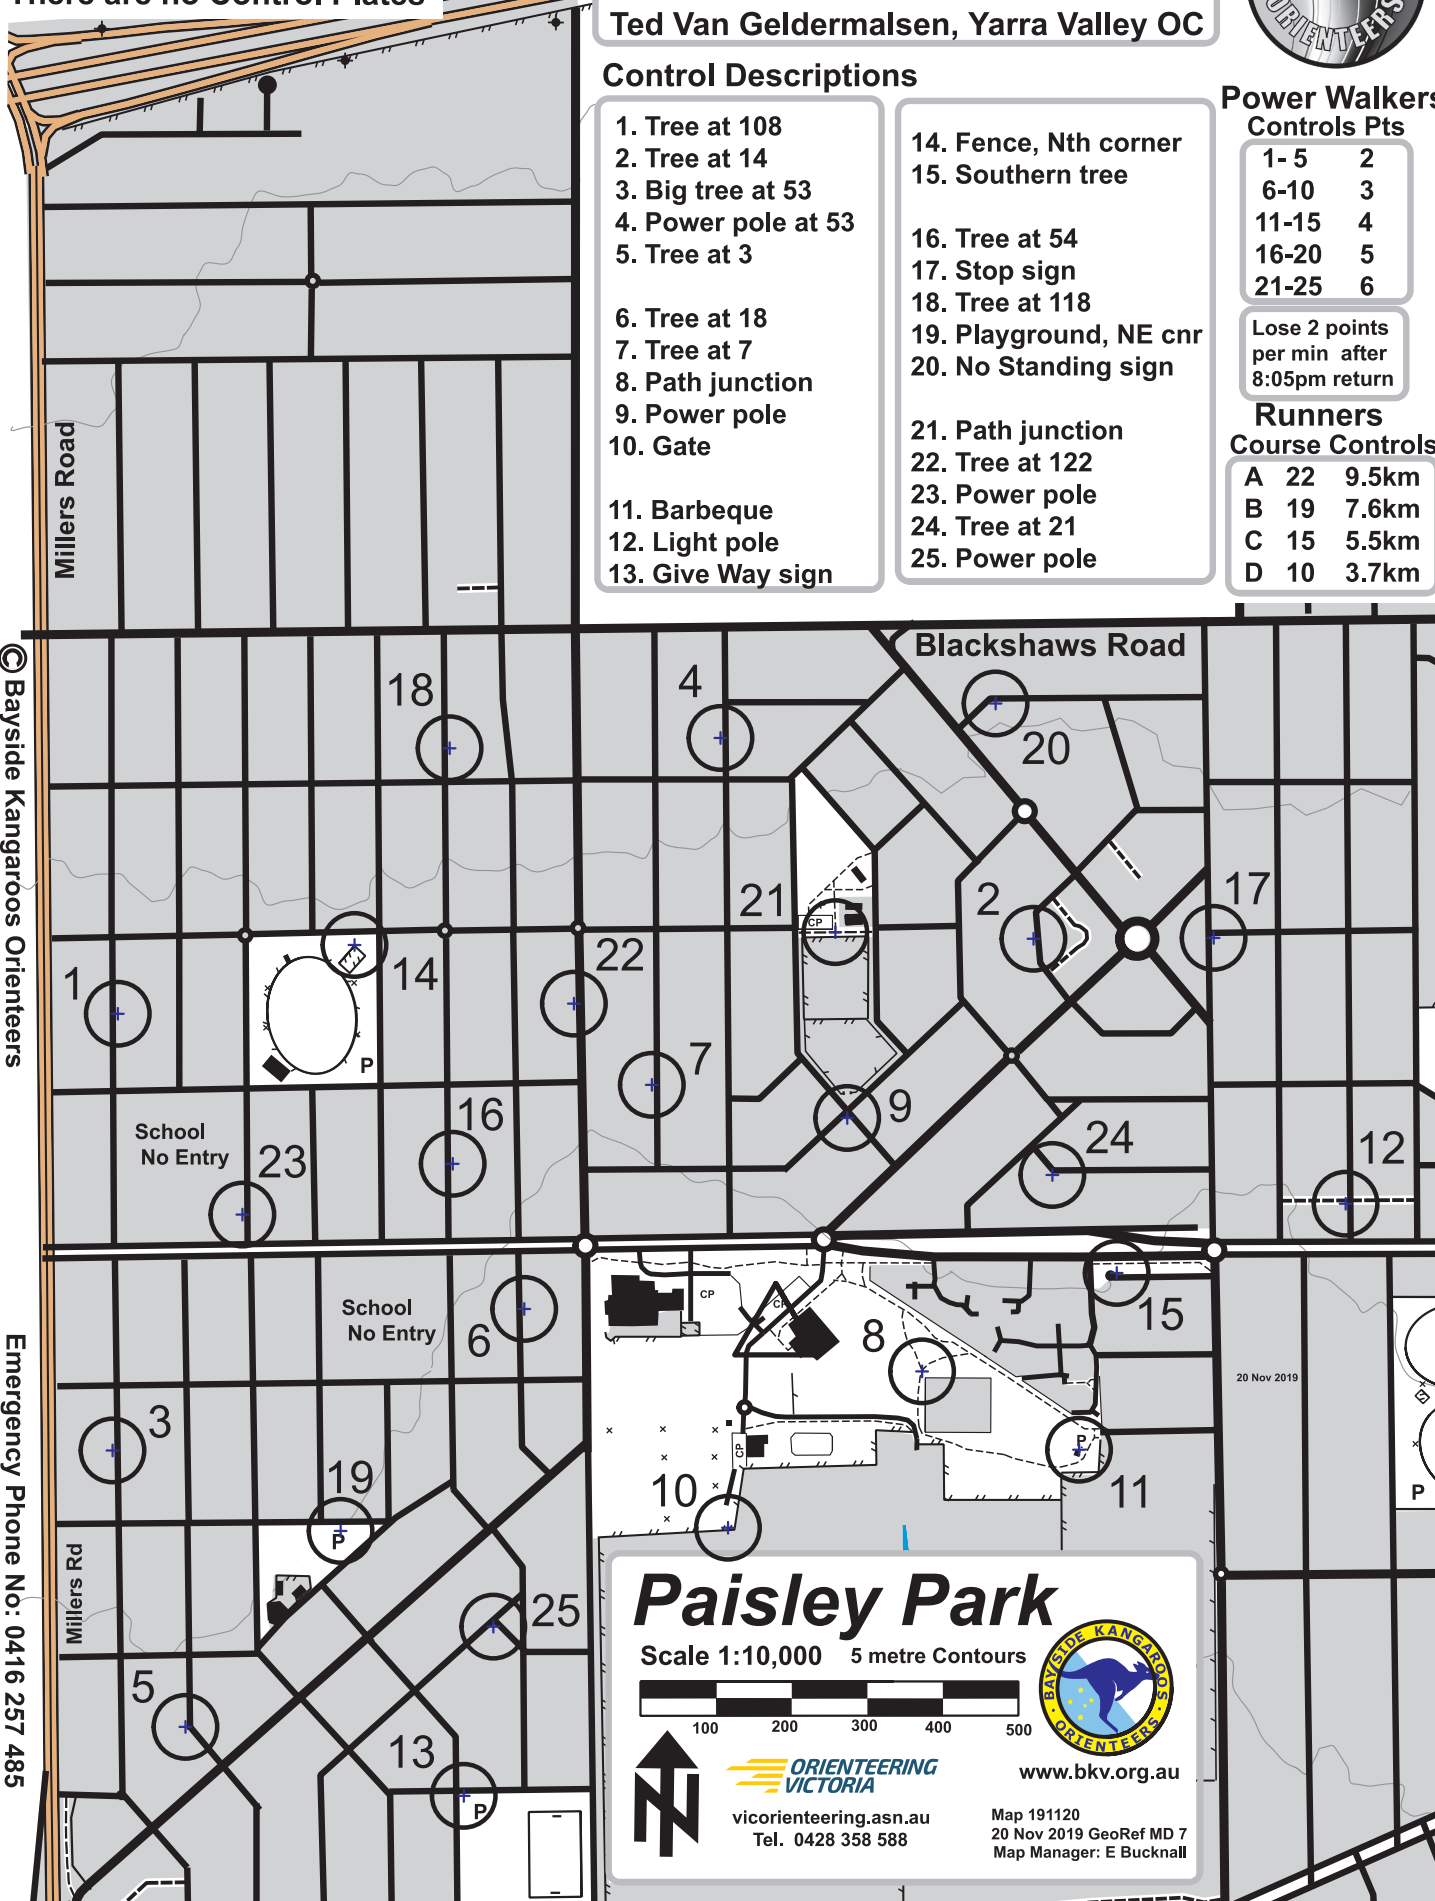

- 1. Tree at 108
- 2. Tree at 14
- 3. Big tree at 53
- 4. Power pole at 53
- 5. Tree at 3
- 6. Tree at 18
- 7. Tree at 7
- 8. Path junction
- 9. Power pole
- 10. Gate
- 11. Barbeque
- 12. Light pole
- 13. Give Way sign
- 14. Fence, Nth corner
- 15. Southern tree
- 16. Tree at 54
- 17. Stop sign
- 18. Tree at 118
- 19. Playground, NE cnr
- 20. No Standing sign
- 21. Path junction
- 22. Tree at 122
- 23. Power pole
- 24. Tree at 21
- 25. Power pole

**Power Walkers
Controls Pts**

1-5	2
6-10	3
11-15	4
16-20	5
21-25	6

Lose 2 points per min after 8:05pm return

**Runners
Course Controls**

A	22	9.5km
B	19	7.6km
C	15	5.5km
D	10	3.7km

© Bayside Kangaroos Orienteers

Emergency Phone No: 0416 257 485

Paisley Park

Scale 1:10,000 5 metre Contours

ORIENTEERING VICTORIA

vicorienteering.asn.au
Tel. 0428 358 588

www.bkv.org.au

Map 191120
20 Nov 2019 GeoRef MD 7
Map Manager: E Bucknall