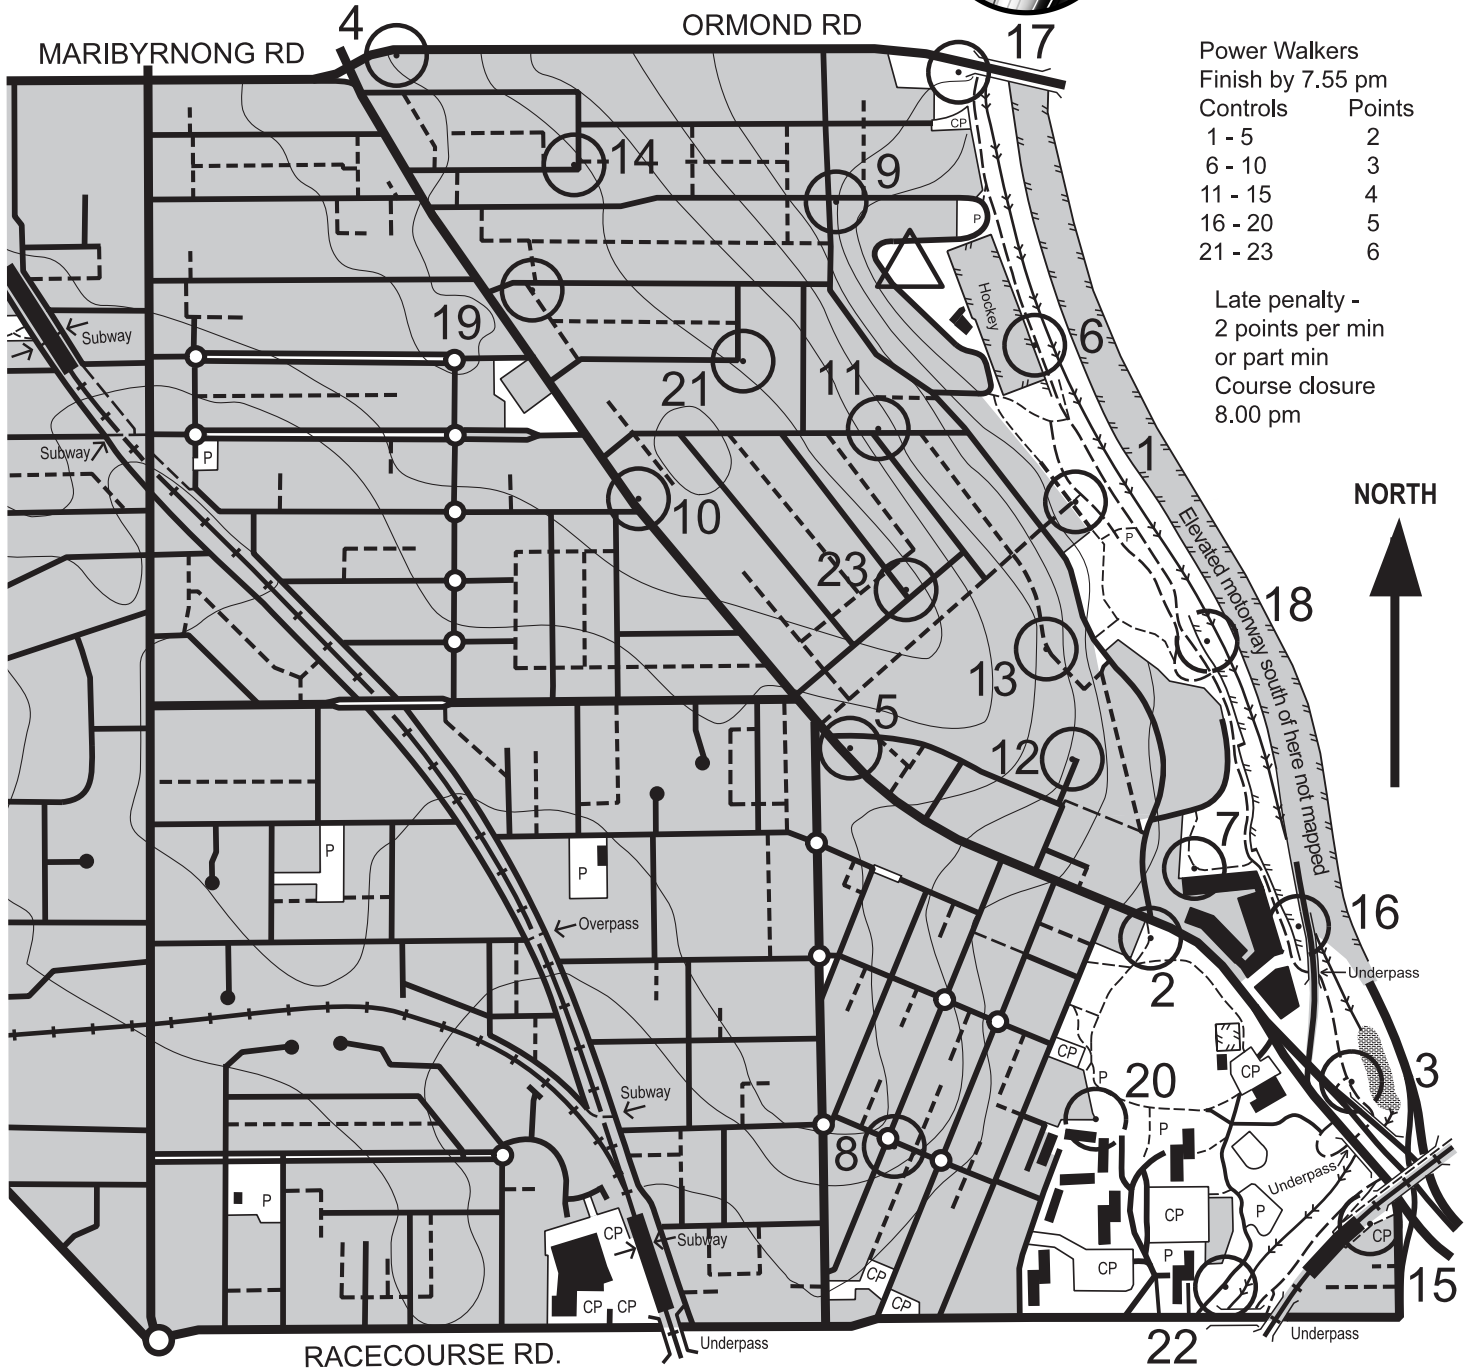

# Travancore

Tuesday Summer Series 1  
9 October 2018

Scale: 1:10,000  
Contour interval: 5m

Start/Finish:  
Hockey Lane,  
Travancore

Emergency number: 0416 257 485

Course Planner:  
Ted van Geldermalsen  
YVOC

## LEGEND

	Private Property - Out of Bounds
	Railway track - Out of Bounds
	Moonee Ponds Creek - Uncrossable
	Uncrossable fence
	Building
CP	Car park
P	Playground

## Control descriptions

- |                              |                          |                           |
|------------------------------|--------------------------|---------------------------|
| 1. Log Barrier               | 10. Southern Bike Stand  | 20. Fence corner          |
| 2. Dogs on Leash sign        | 11. Tree                 | 21. Gate - Special School |
| 3. Subject to Flooding sign  | 12. Wire Fence end       | 22. Debney Park Map sign  |
| 4. Mt Alexander Rd sign      | 13. Light Pole           | 23. Small Tree            |
| 5. Light Pole - Fairway sign | 14. Light Pole           |                           |
| 6. Gate                      | 15. Station Path bend    |                           |
| 7. Southern Seat             | 16. Southern Red Stick   |                           |
| 8. Roundabout Give Way sign  | 17. Eastern Single Tree  |                           |
| 9. No Through Road sign      | 18. Tree at top of steps |                           |
|                              | 19. Pole, in lane        |                           |

Map based on Bayside Kangaroos maps: Ascot Vale, and Royal Park and Travancore. Joined, georeferenced and redrawn by Ted van Geldermalsen using Nearmap, Sep 2018